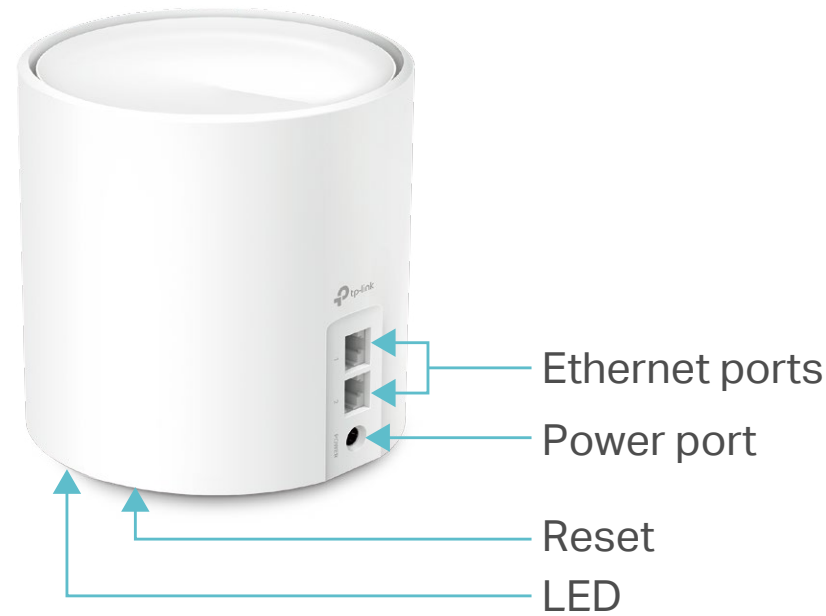

Specifications

Hardware

- Ethernet Port: 2 Gigabit ports per Deco unit (WAN/LAN auto-sensing)
- Button: 1 RESET button on the underside
- Antenna: 2 internal antennas
- Power Consumption (with power adapter): 17.5 W max
- Dimensions (W × D × H): 4.33 × 4.33 × 4.49 in (110 × 110 × 114 mm)
- Power Adapter Input: 100-240 V~ 50-60 Hz 0.6 A
- Power Adapter Output: 12 V $\equiv$ 1.5 A

Wireless

- Wireless Standards: IEEE 802.11a/n/ac/ax 5 GHz[†], IEEE 802.11b/g/n/ax 2.4 GHz
- Mesh protocol: 802.11k/v/r
- Frequency: 2.4 GHz and 5 GHz
- Signal Rate: 574 Mbps on 2.4 GHz, 2402 Mbps on 5 GHz
- Transmit Power: FCC: <30 dBm(2.4 GHz), <30 dBm(5 GHz)
- Wireless Security: WPA/WPA2-PSK/WPA3 encryptions

Software

- Working Mode: Router, Access Point
- WAN Type: Dynamic IP/Static IP/PPPoE/L2TP/PPTP
- DHCP: Server
- Quality of Service: WMM
- Firewall Security: SPI Firewall
- Protocols: Supports IPv4 and IPv6
- Guest Network: 2.4 GHz Guest Network×1, 5 GHz Guest Network×1
- Features: Parental Controls, QoS (Quality of Service), Reporting, Assisted Setup, Address Reservation, Port Forwarding, TP-Link DDNS, IPTV, IPv6, LED Control
- Management: Local Management; Remote Management; Multi-Managers

Others

- Certification: FCC, RoHS
- Environment:
  - Operating Temperature: 0 °C~40 °C (32° F~104 °F)
  - Storage Temperature: -40 °C~60 °C (-40 °F~140 °F)
  - Operating Humidity: 10%~90%
  - Storage Humidity: 5%~90%
- Package Contents for Deco W6000(2-pack):
  - 2 Deco W6000 units
  - 1 RJ45 Ethernet cable
  - 2 Power adapters
  - Quick Installation Guide

This device complies with part 15 of the FCC Rules. Operation is subject to the following two conditions: (1) This device may not cause harmful interference, and (2) this device must accept any interference received, including interference that may cause undesired operation.

Specifications are subject to change without notice. All the brands and product names are trademarks or registered trademarks of their respective holders.

[†]Maximum wireless signal rates are the physical rates derived from IEEE Standard 802.11 specifications. Actual wireless data throughput and wireless coverage, and quantity of connected devices are not guaranteed and will vary as a result of network conditions, client limitations, and environmental factors, including building materials, obstacles, volume and density of traffic, and client location.

[‡]Clients need to support 802.11k/v/r and may require additional set up. Performance may vary depending on the client device.

[§]Use of Wi-Fi 6 and other features including OFDMA, MU-MIMO, 1024-QAM, HT160, BSS Color require clients to also support the corresponding features. HT160 may be unavailable in the 5 GHz band in some regions/countries due to regulatory restrictions.

[¶]HomeShield includes the Free Basic Plan. Fees apply for the Pro Plan. Visit tp-link.com/homeshield for more information.

©2022 TP-Link

www.tp-link.com

TP-Link AX3000 Whole Home Mesh Wi-Fi 6 System Deco W6000