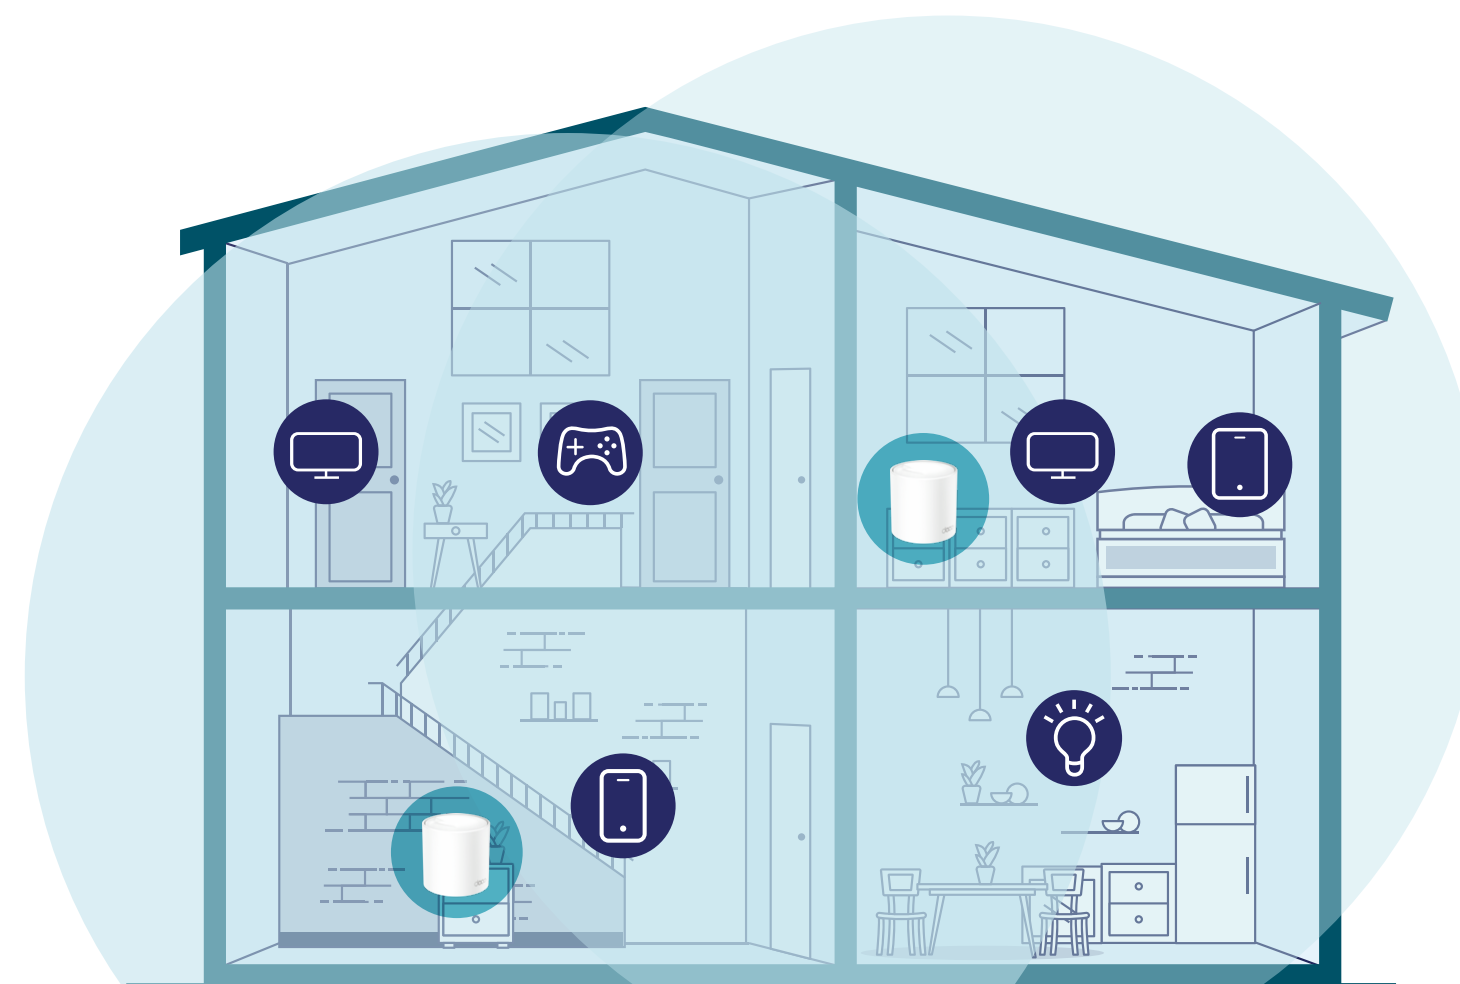

## AI-Driven Mesh, Customized Wi-Fi for You

Armed with AI-Driven Mesh technology, Deco W6000 automatically learns and improves itself from experience. This provides the ideal mesh Wi-Fi unique to your home and network environment. Walk through your home and enjoy seamless streaming at the fastest possible speeds.